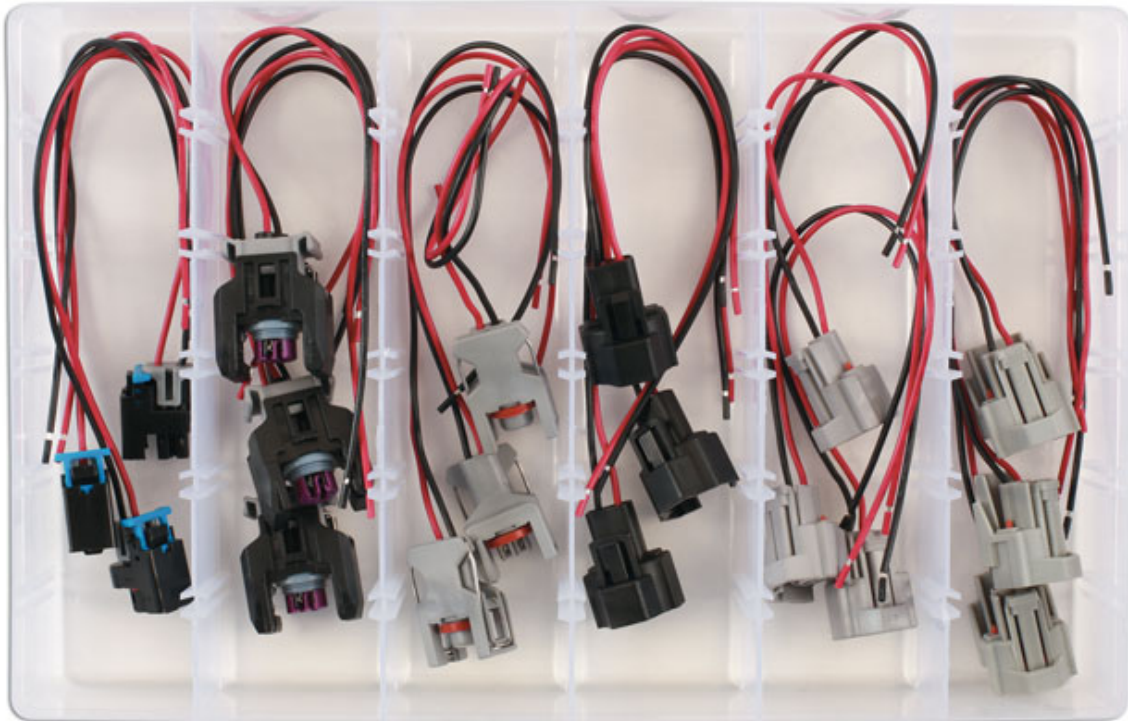

Assorted Delphi & Denso Injector Connector Kit 18pc

Comprehensive range of electrical sensor connectors to Delphi & Denso injectors. Three of each type of connector supplied.

Additional Information

- Kit includes: Delphi mini female connector 2-pin (for GM, Toyota & Honda), Delphi female connector 2-pin (for Mercedes-Benz & VW), Delphi female connector 2-pin (for GM, Ford, Renault, Nissan & Kia).
- Nippon Denso female connectors 2-pin (for Subaru & Nissan), Nippon Denso female connectors 2-pin (for Nissan & Toyota), Nippon Denso female connector 2-pin (for Toyota, Lexus & Honda).
- All connectors come with 20cm wire harness.
- All connectors available in replacement blister packs.
- 18 pieces.